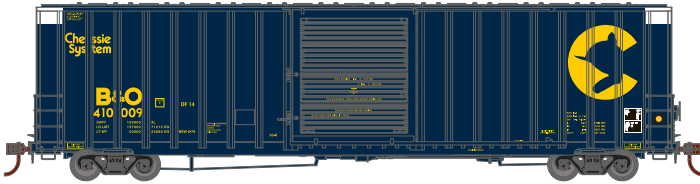

60ft ICC High Cube Boxcar

HO

Chessie System

ATH72831	BO #410009	Era: Late-1970s+
ATH72832	BO #410111	
ATH72833	BO #410265	

CSX

ATH72834	CSXT #161819	Era: 1990s+
ATH72835	CSXT #161823	
ATH72836	CSXT #161828	

The Rock

ATH72846	ROCK #532600	Era: Late-1970s+
ATH72847	ROCK #532613	
ATH72848	ROCK #532622	

All Road Names

MODEL FEATURES:

- Separately applied wire grab irons and etched end platforms
- Body-mounted McHenry® operating scale knuckle couplers
- Detailed underbody including full brake gear
- Precision machined metal wheels with RP25 contours
- Weighted for optimum performance
- Fully assembled and ready-to-run
- Highly-detailed, injection molded body
- Minimum radius: 22"

PROTOTYPE SPECIFIC INFORMATION

The modern 100 ton, high-cube, 60' boxcar has become ubiquitous in the modern rail scene. These cars are designed to carry a myriad of loads, from auto parts to forest products. These boxcars are a fixture to any modern freight train.