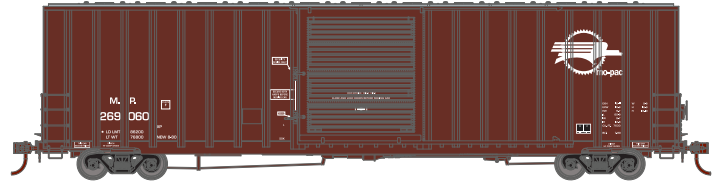

Missouri Pacific*

ATH72840	MP #269060	Era: 1980+
ATH72841	MP #269071	
ATH72842	MP #269087