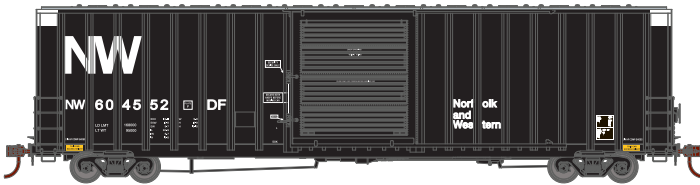

60ft ICC High Cube Boxcar

HO

Chessie System

ATH72831	BO #410009	Era: Late-1970s+
ATH72832	BO #410111	
ATH72833	BO #410265	

CSX

ATH72834	CSXT #161819	Era: 1990s+
ATH72835	CSXT #161823	
ATH72836	CSXT #161828	

Louisville & Nashville

ATH72837	LN #410246	Era: 1980+
ATH72838	LN #410251	
ATH72839	LN #410269	

Missouri Pacific*

ATH72840	MP #269060	Era: 1980+
ATH72841	MP #269071	
ATH72842	MP #269087	

Norfolk Western

ATH72843	NW #604552	Era: 1977+
ATH72844	NW #604554	
ATH72845	NW #604557	

The Rock

ATH72846	ROCK #532600	Era: Late-1970s+
ATH72847	ROCK #532613	
ATH72848	ROCK #532622	

All Road Names

MODEL FEATURES:

- Separately applied wire grab irons and etched end platforms
- Body-mounted McHenry® operating scale knuckle couplers
- Detailed underbody including full brake gear
- Precision machined metal wheels with RP25 contours
- Weighted for optimum performance
- Fully assembled and ready-to-run
- Highly-detailed, injection molded body
- Minimum radius: 22"

PROTOTYPE SPECIFIC INFORMATION

The modern 100 ton, high-cube, 60' boxcar has become ubiquitous in the modern rail scene. These cars are designed to carry a myriad of loads, from auto parts to forest products. These boxcars are a fixture to any modern freight train.