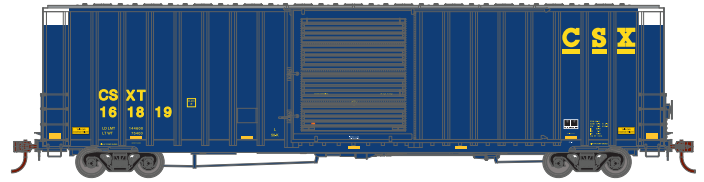

60ft ICC High Cube Boxcar

HO

Chessie System

ATH72831	BO #410009	Era: Late-1970s+
ATH72832	BO #410111	
ATH72833	BO #410265	

CSX

ATH72834	CSXT #161819	Era: 1990s+
ATH72835	CSXT #161823	
ATH72836	CSXT #161828	

The Rock

ATH72846	ROCK #532600	Era: Late-1970s+
ATH72847	ROCK #532613	
ATH72848	ROCK #532622	

All Road Names

MODEL FEATURES:

- Separately applied wire grab irons and etched end platforms
- Body-mounted McHenry® operating scale knuckle couplers
- Detailed underbody including full brake gear
- Precision machined metal wheels with RP25 contours
- Weighted for optimum performance
- Fully assembled and ready-to-run
- Highly-detailed, injection molded body
- Minimum radius: 22"

PROTOTYPE SPECIFIC INFORMATION

The modern 100 ton, high-cube, 60' boxcar has become ubiquitous in the modern rail scene. These cars are designed to carry a myriad of loads, from auto parts to forest products. These boxcars are a fixture to any modern freight train.

The Athearn model depicts accurately a ICC built 60' boxcar. Many paint schemes from the similar cars are also offered as close "stand-in" type models.

\$46.99 INDIVIDUAL

Orders Due: 07.28.23

ETA: NOVEMBER 2024