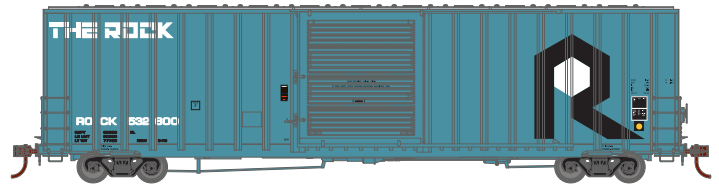

60ft ICC High Cube Boxcar

HO

Chessie System

ATH72831	BO #410009	Era: Late-1970s+
ATH72832	BO #410111	
ATH72833	BO #410265	

CSX

ATH72834	CSXT #161819	Era: 1990s+
ATH72835	CSXT #161823	
ATH72836	CSXT #161828	

The Rock

ATH72846	ROCK #532600	Era: Late-1970s+
ATH72847	ROCK #532613	
ATH72848	ROCK #532622	

All Road Names

MODEL FEATURES:

- Separately applied wire grab irons and etched end platforms
- Body-mounted McHenry® operating scale knuckle couplers
- Detailed underbody including full brake gear
- Precision machined metal wheels with RP25 contours
- Weighted for optimum performance
- Fully assembled and ready-to-run
- Highly-detailed, injection molded body
- Minimum radius: 22"

PROTOTYPE SPECIFIC INFORMATION

The modern 100 ton, high-cube, 60' boxcar has become ubiquitous in the modern rail scene. These cars are designed to carry a myriad of loads, from auto parts to forest products. These boxcars are a fixture to any modern freight train.